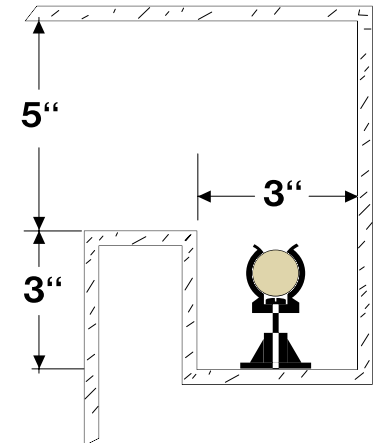

HV120.25 - SYSTEM

High Voltage Cold Cathode - 120v (277v available)

7.5 Watts per foot

Up to 400 Lumens per foot

2 wire dimmable

HV120.25 - System requires remote mount transformers

Must locate within 20' of lamps.

TYPICAL COVE CLEARANCES
MINIMUM COVE DEPTH = 3"
MINIMUM COVE HEIGHT = 3"

INNOVATIVE
Lighting

COLD CATHODE • MANUFACTURING • INSTALLATION

2324 Hinton Dr. • Irving, Texas 75061

972-721-1177 • 800-951-6366 • (Fax) 972-554-8477