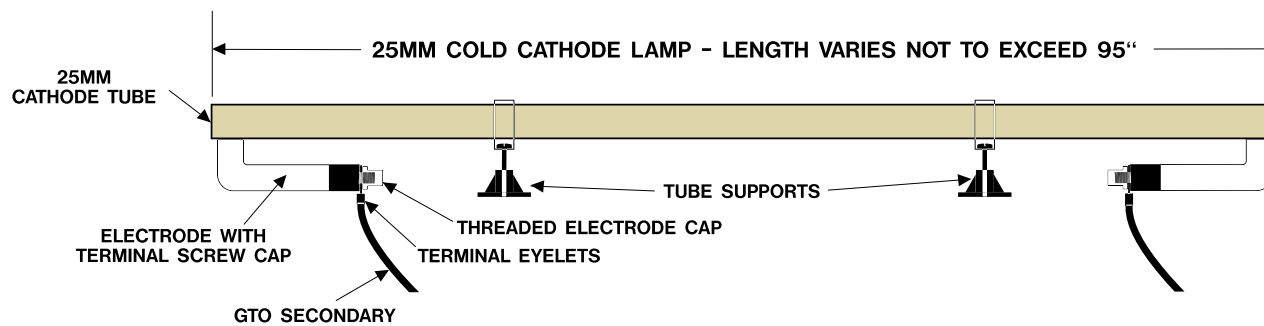

HV120.25 - SYSTEM

High Voltage Cold Cathode - 120v (277v available)

7.5 Watts per foot

Up to 400 Lumens per foot

2 wire dimmable

HV120.25 - System requires remote mount transformers

Must locate within 20' of lamps.

TYPICAL COVE CLEARANCES
MINIMUM COVE DEPTH = 3"
MINIMUM COVE HEIGHT = 3"

INNOVATIVE
Lighting

COLD CATHODE • MANUFACTURING • INSTALLATION

2324 Hinton Dr. • Irving, Texas 75061

972-721-1177 • 800-951-6366 • (Fax) 972-554-8477