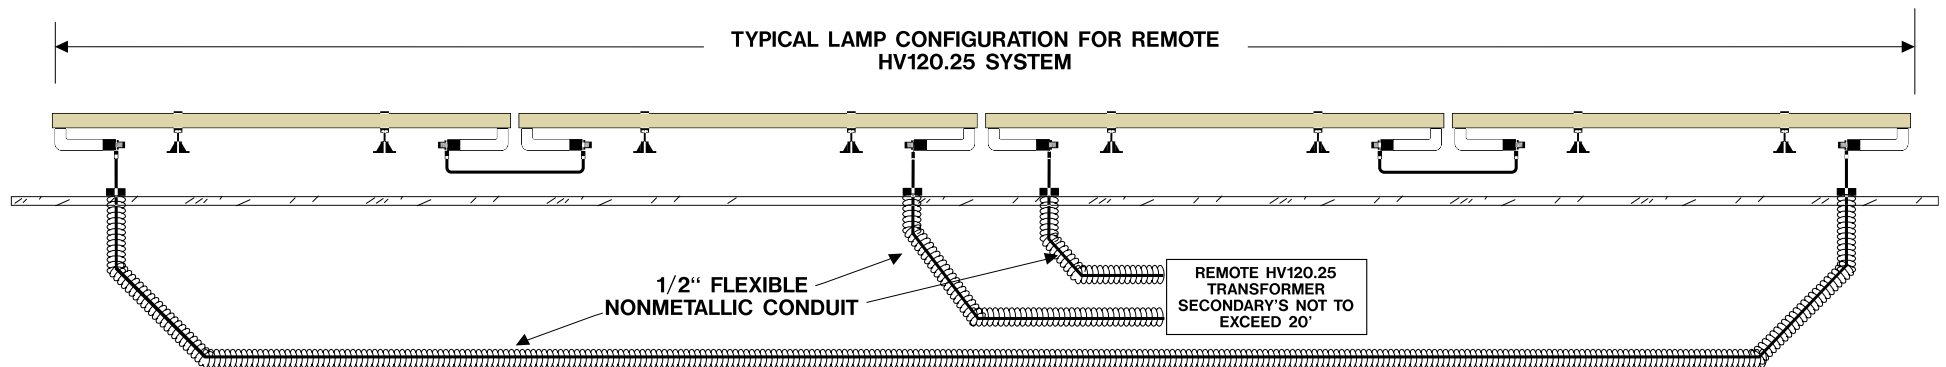

HV120.25 - SYSTEM

High Voltage Cold Cathode - 120v (277v available)

7.5 Watts per foot

Up to 400 Lumens per foot

2 wire dimmable

HV120.25 - System requires remote mount transformers

Must locate within 20' of lamps.

TYPICAL COVE CLEARANCES
MINIMUM COVE DEPTH = 3"
MINIMUM COVE HEIGHT = 3"

INNOVATIVE
Lighting

COLD CATHODE • MANUFACTURING • INSTALLATION

2324 Hinton Dr. • Irving, Texas 75061

972-721-1177 • 800-951-6366 • (Fax) 972-554-8477